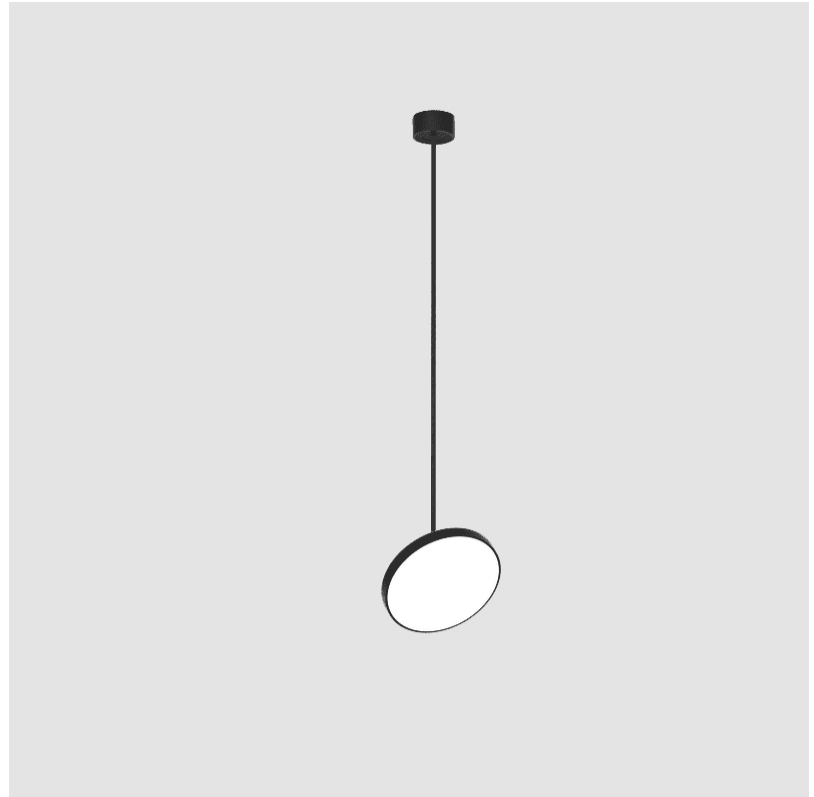

GENERAL

Series: Sign Diva Flex
Subseries: Sign Diva Flex
Brand: Prolicht
Division: Architectural
Mounting Type: Suspension
Mounting Location: Ceiling
Subcategory: Pendant

PHYSICAL

Shape: Round
Diameter (mm): 400
Diameter (in): 15 3/4
Height (mm): 1620
Height (in): 63 3/4
Light Distribution: Adjustable / Direct
Weight (kg): 2.007
Weight (lbs): 4.42
Diffuser: PMMA - Opal / Micro-Prism / Sparkling Secret / Vintage Industrial
Fixture Finish: SSR / BKV / CWI / CRY / HAB / UFT / ITA / RUA / FTG / MYG / LOD / PUS / FRO / FUP / KIA / POP / BLS / SPG / MEY / GOH / GUM / CHC / COM / ABZ / JAG / OBR / MOS / ROR
Fixture Material: Extruded Aluminum / Steel

ELECTRICAL

Lamp Type: LED (Zhaga Standard)
Input Wattage (W): 19.8
Total Output Wattage (W): 18
Dimming: Tri-Mode (Non-Dimming and Phase Dimming (120Vac only) and 0-10V Dimming)
Driver Included: Yes
Driver Location: Integrated
Driver Type: Constant Current - Universal
Driver Class: Class 2
Input Voltage (V): 120 - 277
Constant Current (MA): 500

LED

Color Temperature (°K): 2700 / 3000 / 3500 / 4000
Max. Delivered Lumen (lm): 1807 / 1943 / 1951 / 1991
Nominal Lumen (lm): 2250 / 2420 / 2430 / 2480
CRI: >90 CRI
Lamp Life (hrs): 50000

OPTICAL

Adjustability: Rotational 170°; Tilt 90°

RATINGS AND CERTIFICATIONS

Certified By: Certified for North American Standards
IP rating: IP20

PROJECT
TYPE
SPECIFIER
QUANTITY
DATE